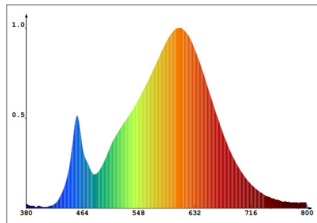

PULSA

Colour options	Power consumption	Light output	Efficacy	Dominant wavelength
Blue	3W 6W	40lm 80lm	13.3lm/W	463nm
Red	3W 6W	163.5lm 327lm	54.5lm/W	620nm

Spectrum

Measured with the HATO ONE spectrum meter

PULSA