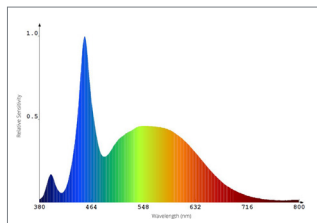

# PULSA

Colour options	Power consumption	Light output	Efficacy	Dominant wavelength
Blue	3W 6W	40lm 80lm	13.3lm/W	463nm
Red	3W 6W	163.5lm 327lm	54.5lm/W	620nm

## Spectrum

Measured with the HATO ONE spectrum meter

PULSA

PULSA - coldwhite

PULSA DDS - coldwhite

PULSA DDS - warmwhite

Blue

Red

## Light spread