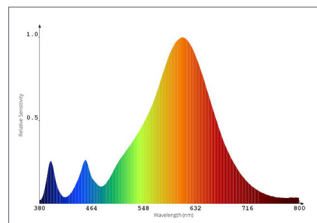

# PULSA

Colour options	Power consumption	Light output	Efficacy	Dominant wavelength
Blue	3W 6W	40lm 80lm	13.3lm/W	463nm
Red	3W 6W	163.5lm 327lm	54.5lm/W	620nm

## Spectrum

Measured with the HATO ONE spectrum meter

PULSA

PULSA - coldwhite

PULSA DDS - coldwhite

PULSA DDS - warmwhite

Blue

Red

## Light spread