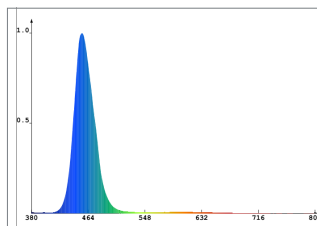

# PULSA

Colour options	Power consumption	Light output	Efficacy	Dominant wavelength
Blue	3W 6W	40lm 80lm	13.3lm/W	463nm
Red	3W 6W	163.5lm 327lm	54.5lm/W	620nm

## Spectrum

Measured with the HATO ONE spectrum meter

PULSA

PULSA - coldwhite

PULSA DDS - coldwhite

PULSA DDS - warmwhite

Blue

Red

## Light spread