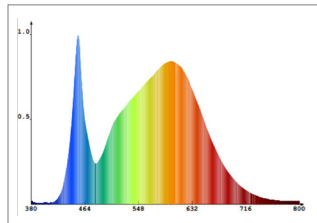

PULSA - coldwhite