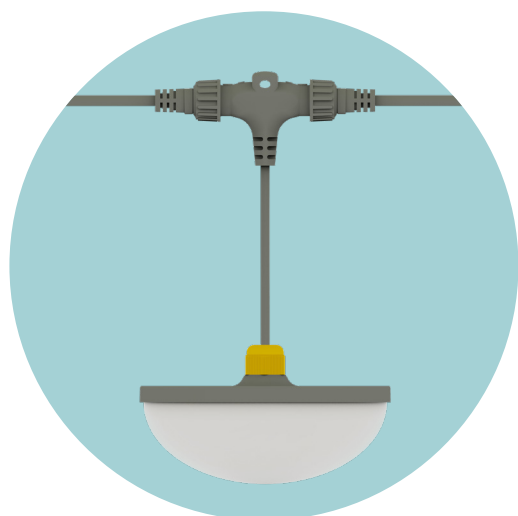

# PULSA

The PULSA: our well-known CORAX in a plug & play version; it won't get any better! The PULSA is a main lighting solution that can be applied in almost every type of poultry house.

PULSA: A responsible investment for the long term.

## Specifications

Operating voltage:	48VDC
Dimmer type:	HATO 48VDC power supply
Dim range:	0 - 100%
Light source:	LED
Flicker-free:	yes
Expected average lifetime white LEDs:	50,000h
Operating temp.:	-10°C (14°F) < Ta < +40°C (104°F)
Nett weight:	260 gr / 0.57 lbs
Cover:	Impact resistant PMMA
Base:	ABS
Warranty:	3 Years
Application:	Broiler, breeder (XL)