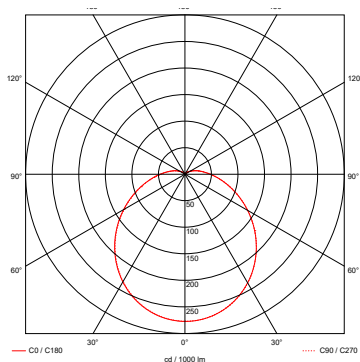

Product number	Power Consumption	Light output	Efficacy	Light colour (CCT)	Dim range	CRI	Flicker-free	Made in
7449	6.3W	775lm	123lm/W	3000K	2-100 %	> 80	Yes	China**

Accessories

AC Connection cable 0.6m

HATO junction box

Spectrum

Markings

* Protection test against penetration of water IPX7
(protect against the effect of immersion between 15cm and 1 meter)