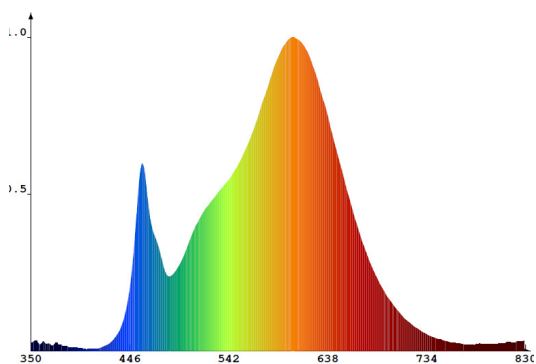

Spectrum

Markings

* Protection test against penetration of water IPX7
(protect against the effect of immersion between 15cm and 1 meter)