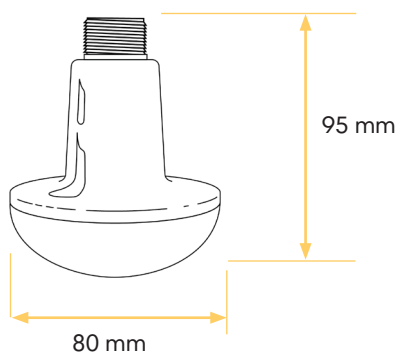

Product number	Power Consumption	Light output	Efficacy	Light colour (CCT)	Dim range	CRI	Flicker-free	Made in
7449	6.3W	775lm	123lm/W	3000K	2-100 %	> 80	Yes	China**

Accessories

AC Connection cable 0.6m

HATO junction box

Optional accessories

HATO 230 DIMMER
(Phase dimming)

* Lifetime definition & measurement available upon request

**Made in NL also available on request.

PICA

Dimensions

Installation example

Light spread

Spectrum

Markings

* Protection test against penetration of water IPX7
(protect against the effect of immersion between 15cm and 1 meter)