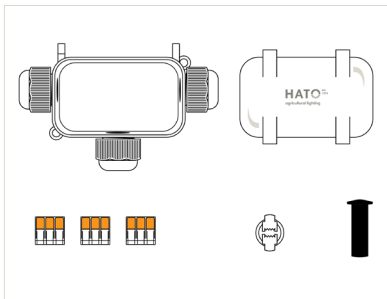

PICA

The PICA is HATO's affordable LED lighting solution that meets the HATO quality standards. It is specially designed for those who want to start with professional poultry lighting.

Our PICA improves life for both farmers and poultry in multiple ways. As a result it reduces costs and improves farm performance.

Operating voltage	220 - 240 VAC
Operating frequency	50-60 Hz
Expected average lifetime*	35,000 h
Dimmable	Yes, phase dimming
Operating temperature	-10°C (14°F) ~ +40°C (104°F)
Storage temperature	-25°C (-13°F) ~ +80°C (176°F)
Nett weight	80 gr / 0.18 lbs
Cover Material	Impact resistant PMMA
Base Material	ABS
Warranty	2 Years
Application	Poultry - Ducks - Turkey

Product number	Power Consumption	Light output	Efficacy	Light colour (CCT)	Dim range	CRI	Flicker-free	Made in
7449	6.3W	775lm	123lm/W	3000K	2-100 %	> 80	Yes	China**

Accessories

AC Connection cable 0.6m

HATO junction box