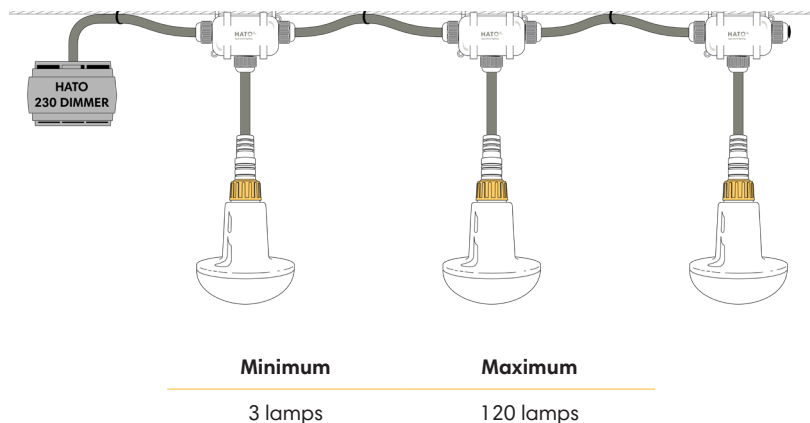

Optional accessories

HATO 230 DIMMER
(Phase dimming)

* Lifetime definition & measurement available upon request

**Made in NL also available on request.

PICA

Dimensions

Installation example

Light spread

Spectrum

Markings

* Protection test against penetration of water IPX7
(protect against the effect of immersion between 15cm and 1 meter)